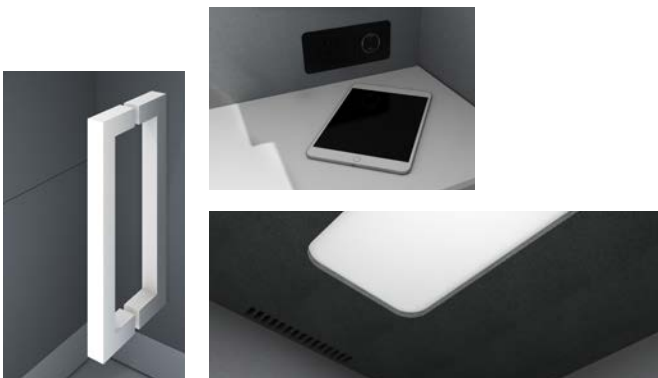

Cannot find what you are looking for?

Even though our products have been designed to standard specifications, we can create personalised phone booths tailored to your needs with any finish or colour.