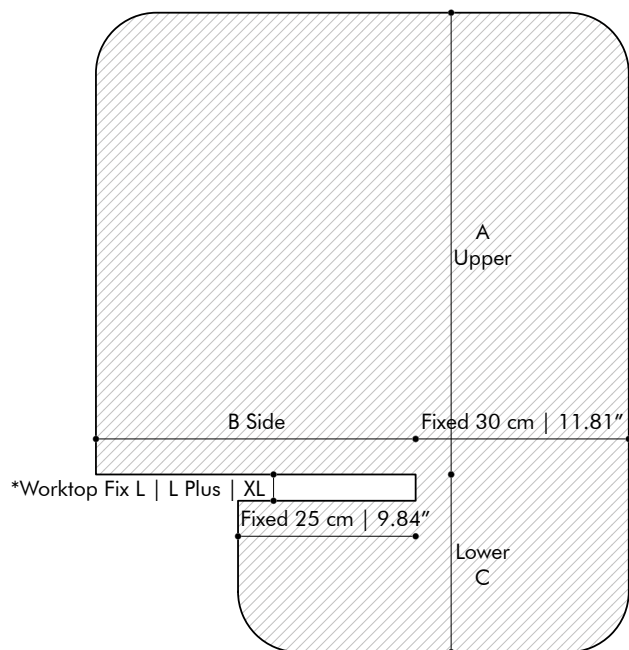

# Dimensions

*Worktop Fix	L	12 > 28 mm   0.47" > 1.10"	incl.
Integrated in Desk Split	L Plus	12 > 43 mm   0.47" > 1.69"	incl.
	XL	28 > 58 mm   1.10" > 2.28"	incl.