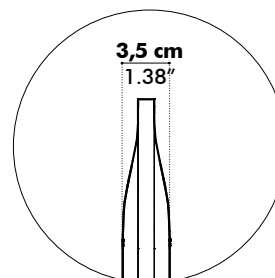

# Dimensions

## Thickness

	<b>A</b>	<b>B</b>	<b>C</b>
<b>S</b>	<b>45 cm   17.72"</b>	45 cm   17.72"	25 cm   9.84"
			45 cm   17.72"
			65 cm   25.59"
		65 cm   25.59"	25 cm   9.84"
		45 cm   17.72"	
		65 cm   25.59"	
<b>M</b>	<b>65 cm   25.59"</b>	45 cm   17.72"	25 cm   9.84"
			45 cm   17.72"
			65 cm   25.59"
		65 cm   25.59"	25 cm   9.84"
		45 cm   17.72"	
		65 cm   25.59"	
<b>L</b>	<b>85 cm   33.46"</b>	45 cm   17.72"	25 cm   9.84"
			45 cm   17.72"
			65 cm   25.59"
		65 cm   25.59"	25 cm   9.84"
		45 cm   17.72"	
		65 cm   25.59"	

*Worktop Fix	L	12 > 28 mm   0.47" > 1.10"	incl.
Integrated in Desk Split	L Plus	12 > 43 mm   0.47" > 1.69"	incl.
	XL	28 > 58 mm   1.10" > 2.28"	incl.