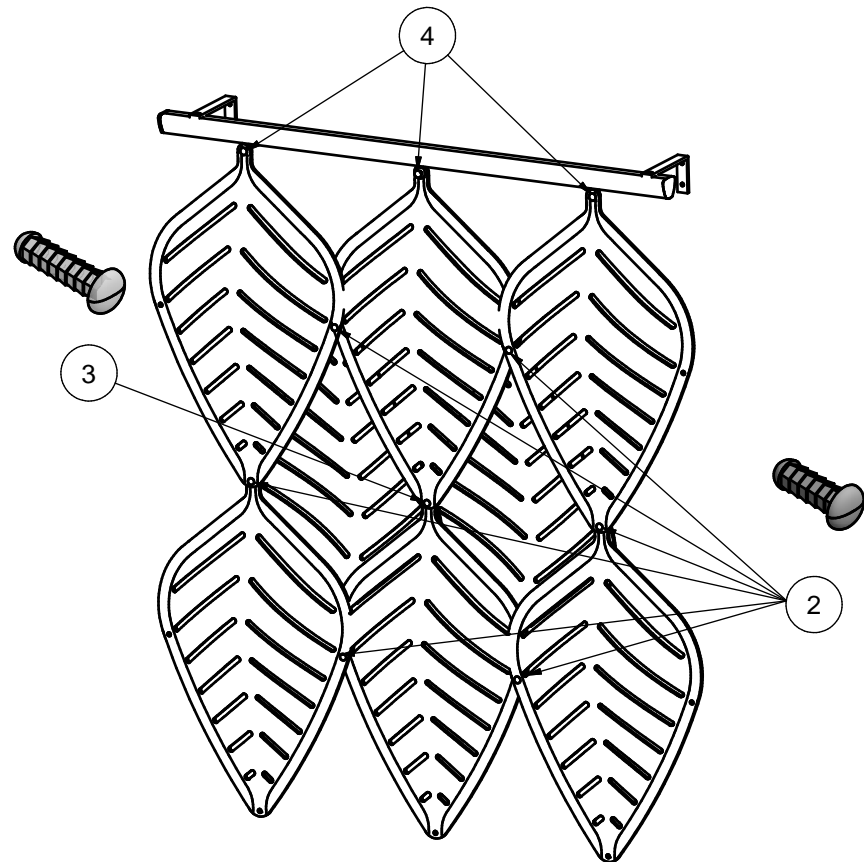

Airleaf

Monteringsanvisning skena
Montageanweisung Schiene
Assembly instruction rail

Takmontage
Dachmontage
Celing mounting

Väggmontage
Wandmontage
Wall mounting

Airleaf

Monteringsanvisning
Montageanweisung
Assembly Instruction

Important to shift the Airleafs direction so it will hang vertical

1

Connects two Airleafs

2

Connects three Airleafs

3

Connects four Airleafs

4

Connects Airleaf to rail