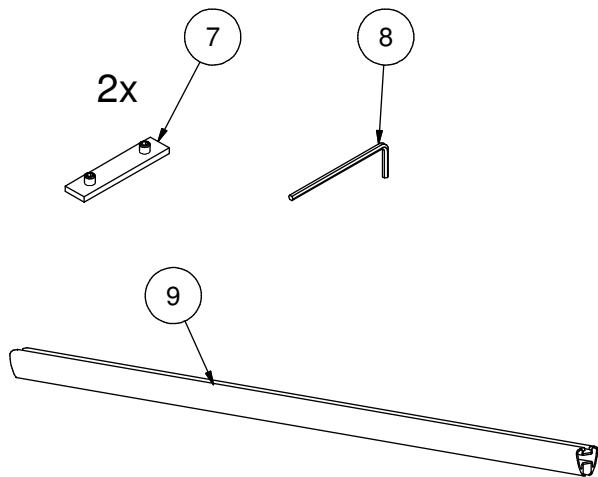

Airleaf

Monteringsanvisning skena
Montageanweisung Schiene
Assembly instruction rail

Takmontage
Dachmontage
Celing mounting

Väggmontage
Wandmontage
Wall mounting

Airleaf

Monteringsanvisning
Montageanweisung
Assembly Instruction

Important to shift the Airleafs direction so it will hang vertical

1

Connects two Airleafs

2

Connects three Airleafs

3

Connects four Airleafs

4