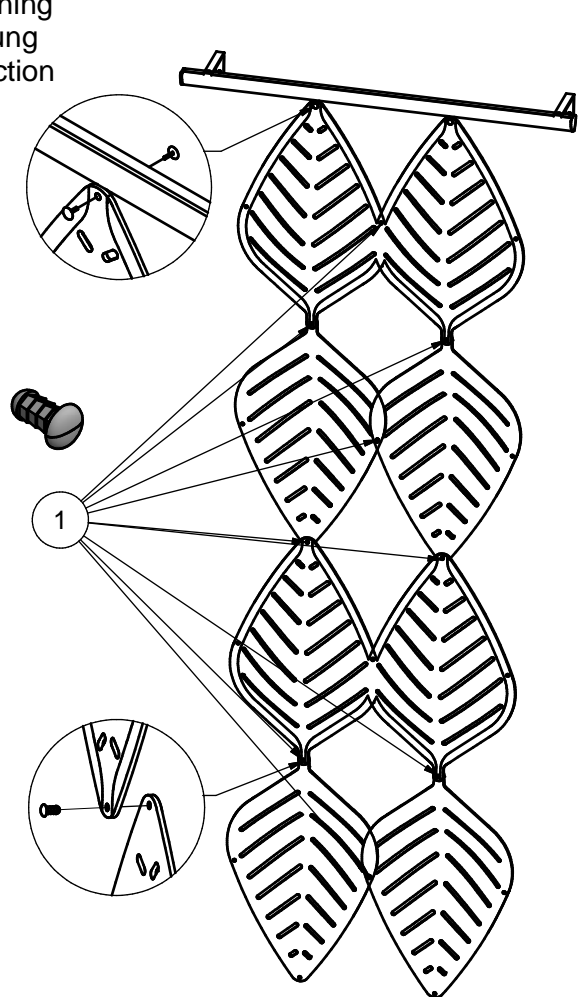

Airleaf

Monteringsanvisning skena
Montageanweisung Schiene
Assembly instruction rail

Takmontage
Dachmontage
Celing mounting

Väggmontage
Wandmontage
Wall mounting

Airleaf

Monteringsanvisning
Montageanweisung
Assembly Instruction

Important to shift the Airleafs direction so it will hang vertical

1

Connects two Airleafs

2

Connects three Airleafs

3

Connects four Airleafs

4

Connects Airleaf to rail