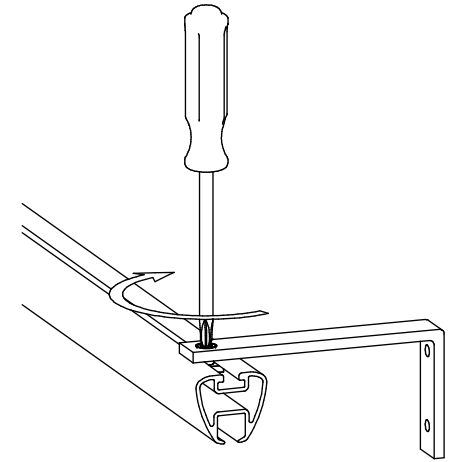

Airleaf

Monteringsanvisning skena
Montageanweisung Schiene
Assembly instruction rail

Takmontage
Dachmontage
Celing mounting

Väggmontage
Wandmontage
Wall mounting

Airleaf

Monteringsanvisning
Montageanweisung
Assembly Instruction

Important to shift the Airleafs direction so it will hang vertical

1

Connects two Airleafs

2

Connects three Airleafs

3

Connects four Airleafs

4